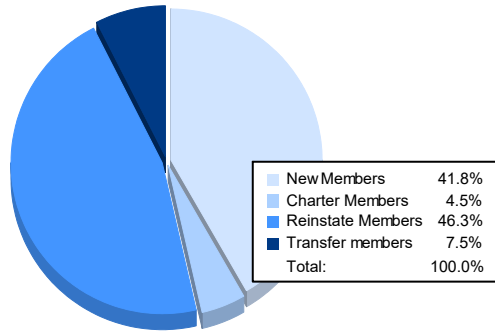

Year	New Clubs	Dropped Clubs	Gain/ Loss Clubs	New Members	Charter Members	Reinstate Members	Transfer Members	Total Member Added	Total Members Dropped	Gain/ Loss Members
2016-2017	0	1	-1	65	0	1	3	69	92	-23
2017-2018	0	1	-1	74	2	2	10	88	139	-51
2018-2019	0	1	-1	57	0	3	3	63	84	-21
2019-2020	0	3	-3	40	1	4	1	46	115	-69
2020-2021	0	0	0	28	3	31	5	67	124	-57
<b>Average</b>	<b>0</b>	<b>1</b>	<b>-1</b>	<b>53</b>	<b>1</b>	<b>8</b>	<b>4</b>	<b>67</b>	<b>111</b>	<b>-44</b>

### Membership Composition June 2021 Cumulative