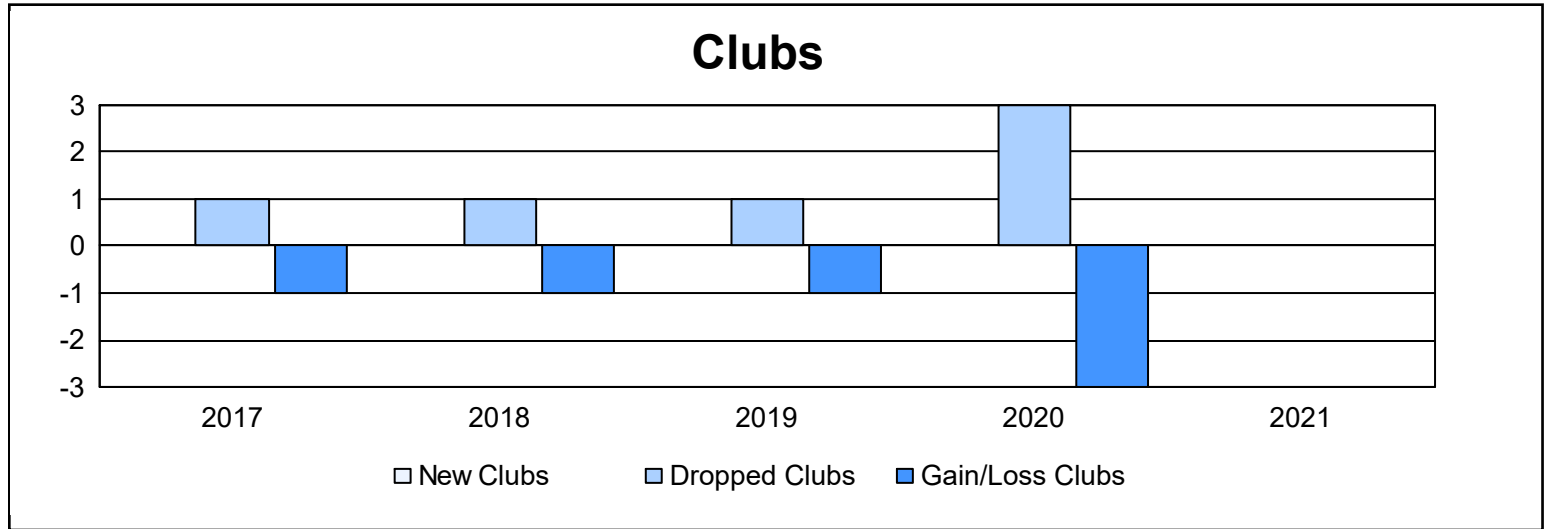

Year	New Clubs	Dropped Clubs	Gain/ Loss Clubs	New Members	Charter Members	Reinstate Members	Transfer Members	Total Member Added	Total Members Dropped	Gain/ Loss Members
2016-2017	0	1	-1	65	0	1	3	69	92	-23
2017-2018	0	1	-1	74	2	2	10	88	139	-51
2018-2019	0	1	-1	57	0	3	3	63	84	-21
2019-2020	0	3	-3	40	1	4	1	46	115	-69
2020-2021	0	0	0	28	3	31	5	67	124	-57
<b>Average</b>	<b>0</b>	<b>1</b>	<b>-1</b>	<b>53</b>	<b>1</b>	<b>8</b>	<b>4</b>	<b>67</b>	<b>111</b>	<b>-44</b>

### Membership Composition June 2021 Cumulative