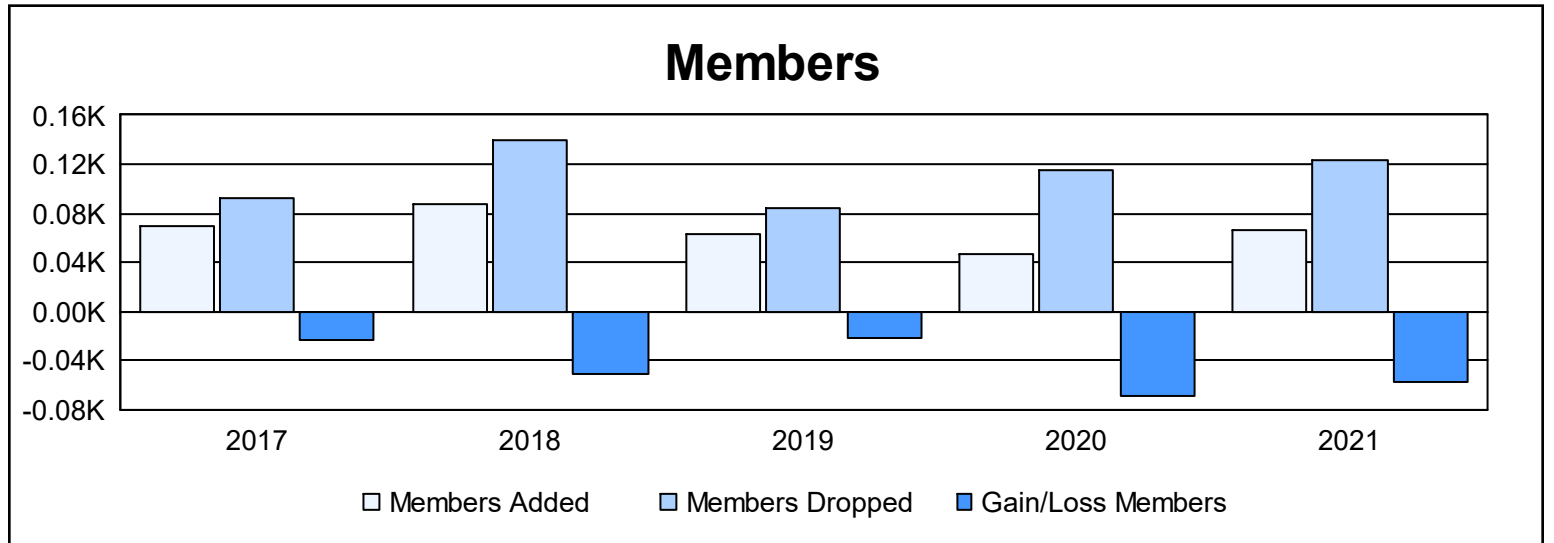

Year	New Clubs	Dropped Clubs	Gain/ Loss Clubs	New Members	Charter Members	Reinstate Members	Transfer Members	Total Member Added	Total Members Dropped	Gain/ Loss Members
2016-2017	0	1	-1	65	0	1	3	69	92	-23
2017-2018	0	1	-1	74	2	2	10	88	139	-51
2018-2019	0	1	-1	57	0	3	3	63	84	-21
2019-2020	0	3	-3	40	1	4	1	46	115	-69
2020-2021	0	0	0	28	3	31	5	67	124	-57
<b>Average</b>	<b>0</b>	<b>1</b>	<b>-1</b>	<b>53</b>	<b>1</b>	<b>8</b>	<b>4</b>	<b>67</b>	<b>111</b>	<b>-44</b>

### Membership Composition June 2021 Cumulative